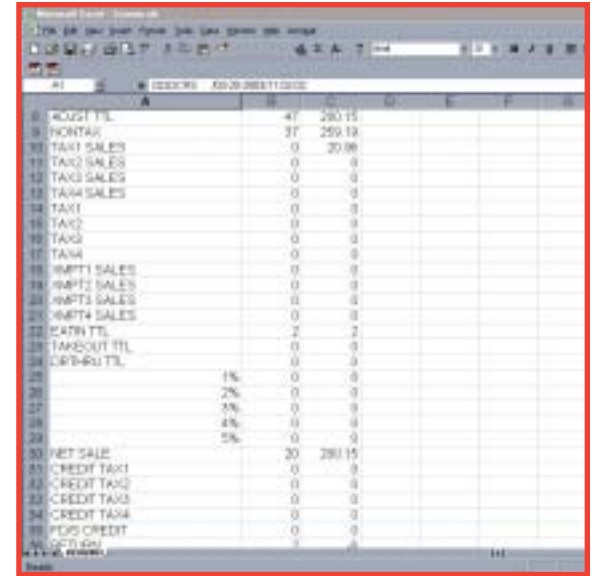

SAM4s

Available for:
ER-650, ER-650R, ER-655, ER-5200, ER-5215,
ER-5200M, ER-5215M, ER-5240M, ER-5240,
SER-6500II, SER-6540II, SPS-1000

SAM Series

Polling Software for Your Samsung or SAM4s Electronic Cash Register

Link SAM Software With Other Software Packages

All polled data is stored in an ACSII text format, making it easy to import into your favorite application software (spreadsheets, databases, word processors, accounting, etc.).