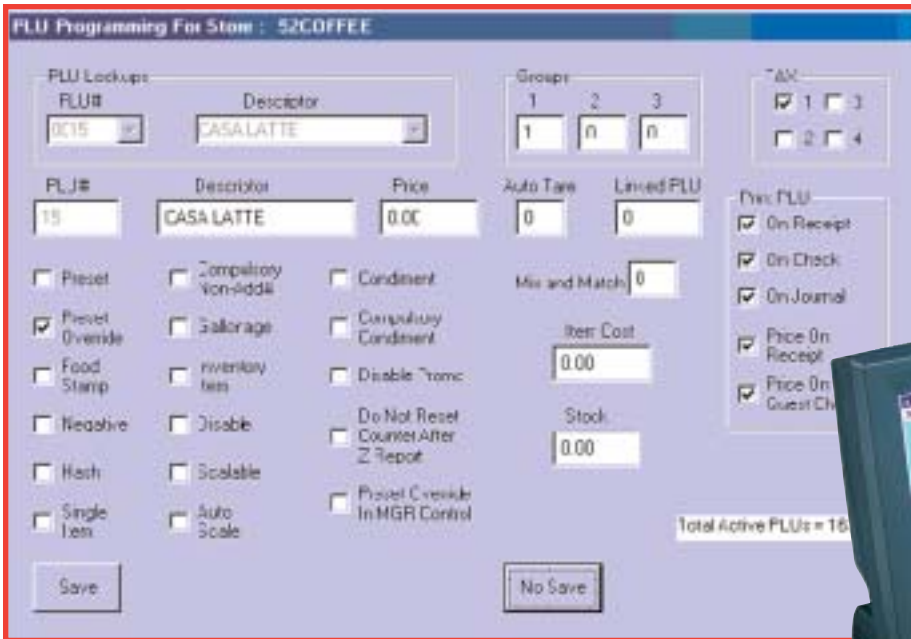

Samsung SRP-770 Features

- Drop and print media insertion.
- USB, serial and parallel interfaces standard.
- Most barcode types available.

CRS

www.crs-usa.com
© 2004, CRS, Inc.

All product features are subject to change without notice.

SAM Series

Polling Software for Your Samsung or SAM4s Electronic Cash Register

Affordable Automation for Your Samsung/SAM4s Electronic Cash Register

SAM Series Communication Software enhances your Samsung/SAM4s electronic cash register providing unprecedented point-of-sale convenience. You'll be able to quickly spot trends and react to changing business conditions.

SAM4s

Available for:
ER-650, ER-650R, ER-655, ER-5200, ER-5215,
ER-5200M, ER-5215M, ER-5240M, ER-5240,
SER-6500II, SER-6540II, SPS-1000

SAM Series

Polling Software for Your Samsung or SAM4s Electronic Cash Register